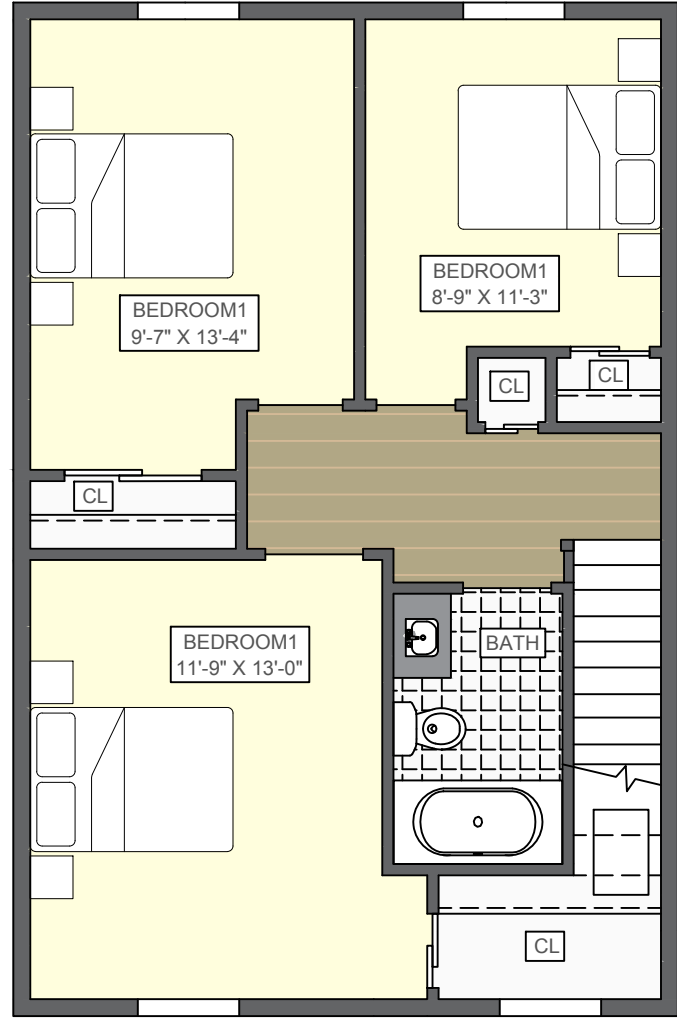

THE YORKLYN
TOWNHOMES

102-112 Silver Spur Drive, York, PA 17402

BRIGHTON
3 BEDROOM / 1.5 BATH
TOTAL SF: 1,300 SF