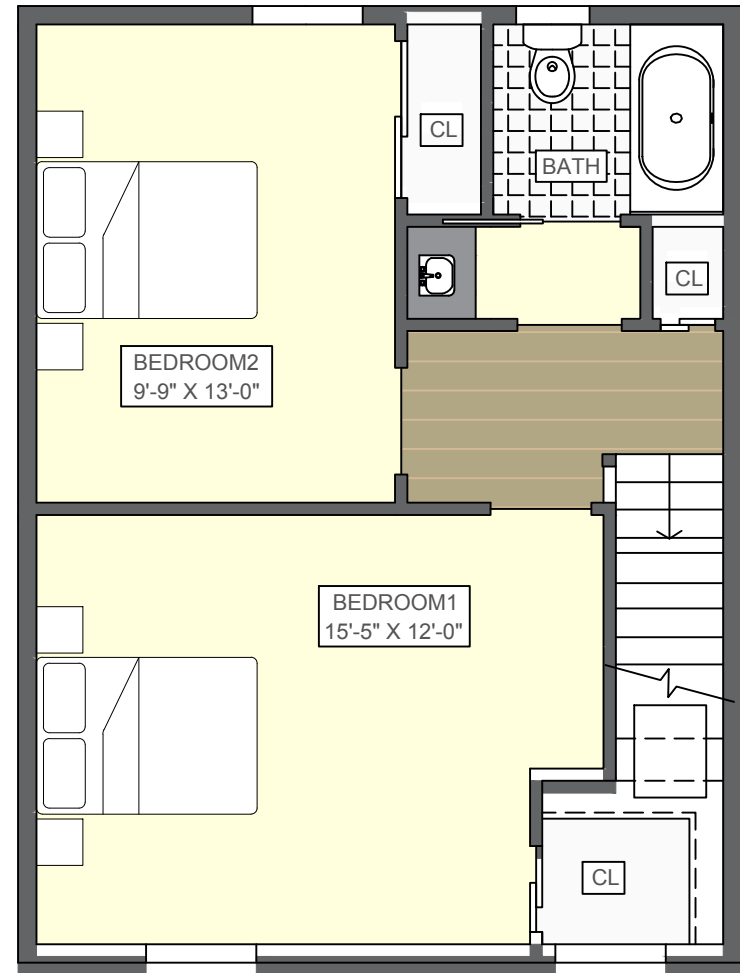

# THE YORKLYN

# CANTERBURY

2 BEDROOM / 1.5 BATH

TOTAL SF: 1,000 SF