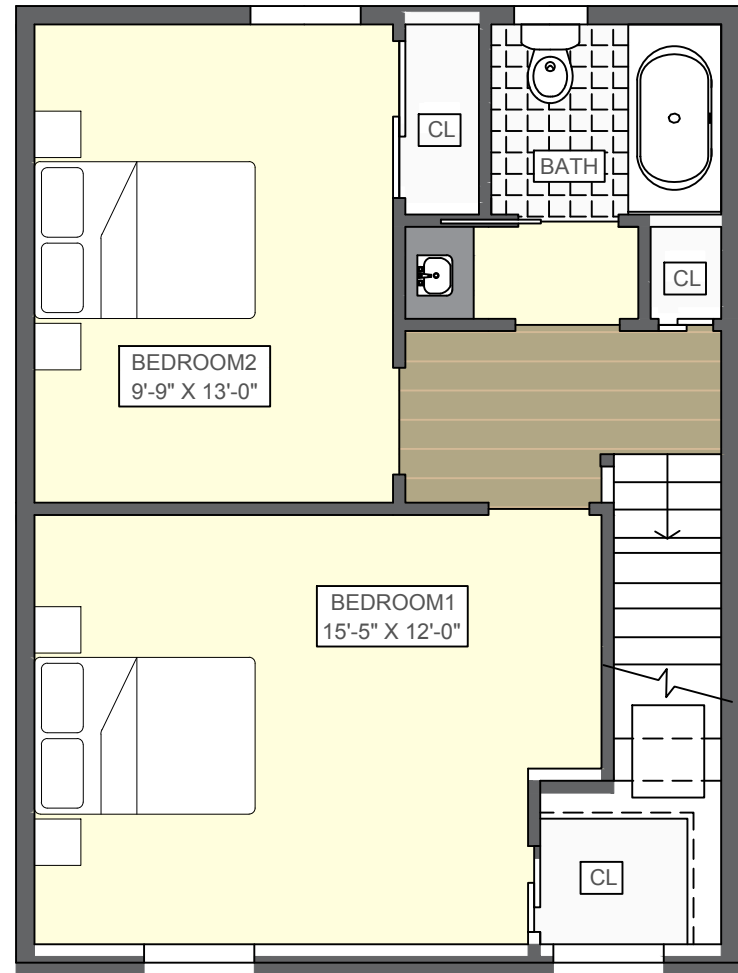

THE YORKLYN

TOWNHOMES

102-112 Silver Spur Drive, York, PA 17402

CANTERBURY

2 BEDROOM / 1.5 BATH

TOTAL SF: 1,000 SF